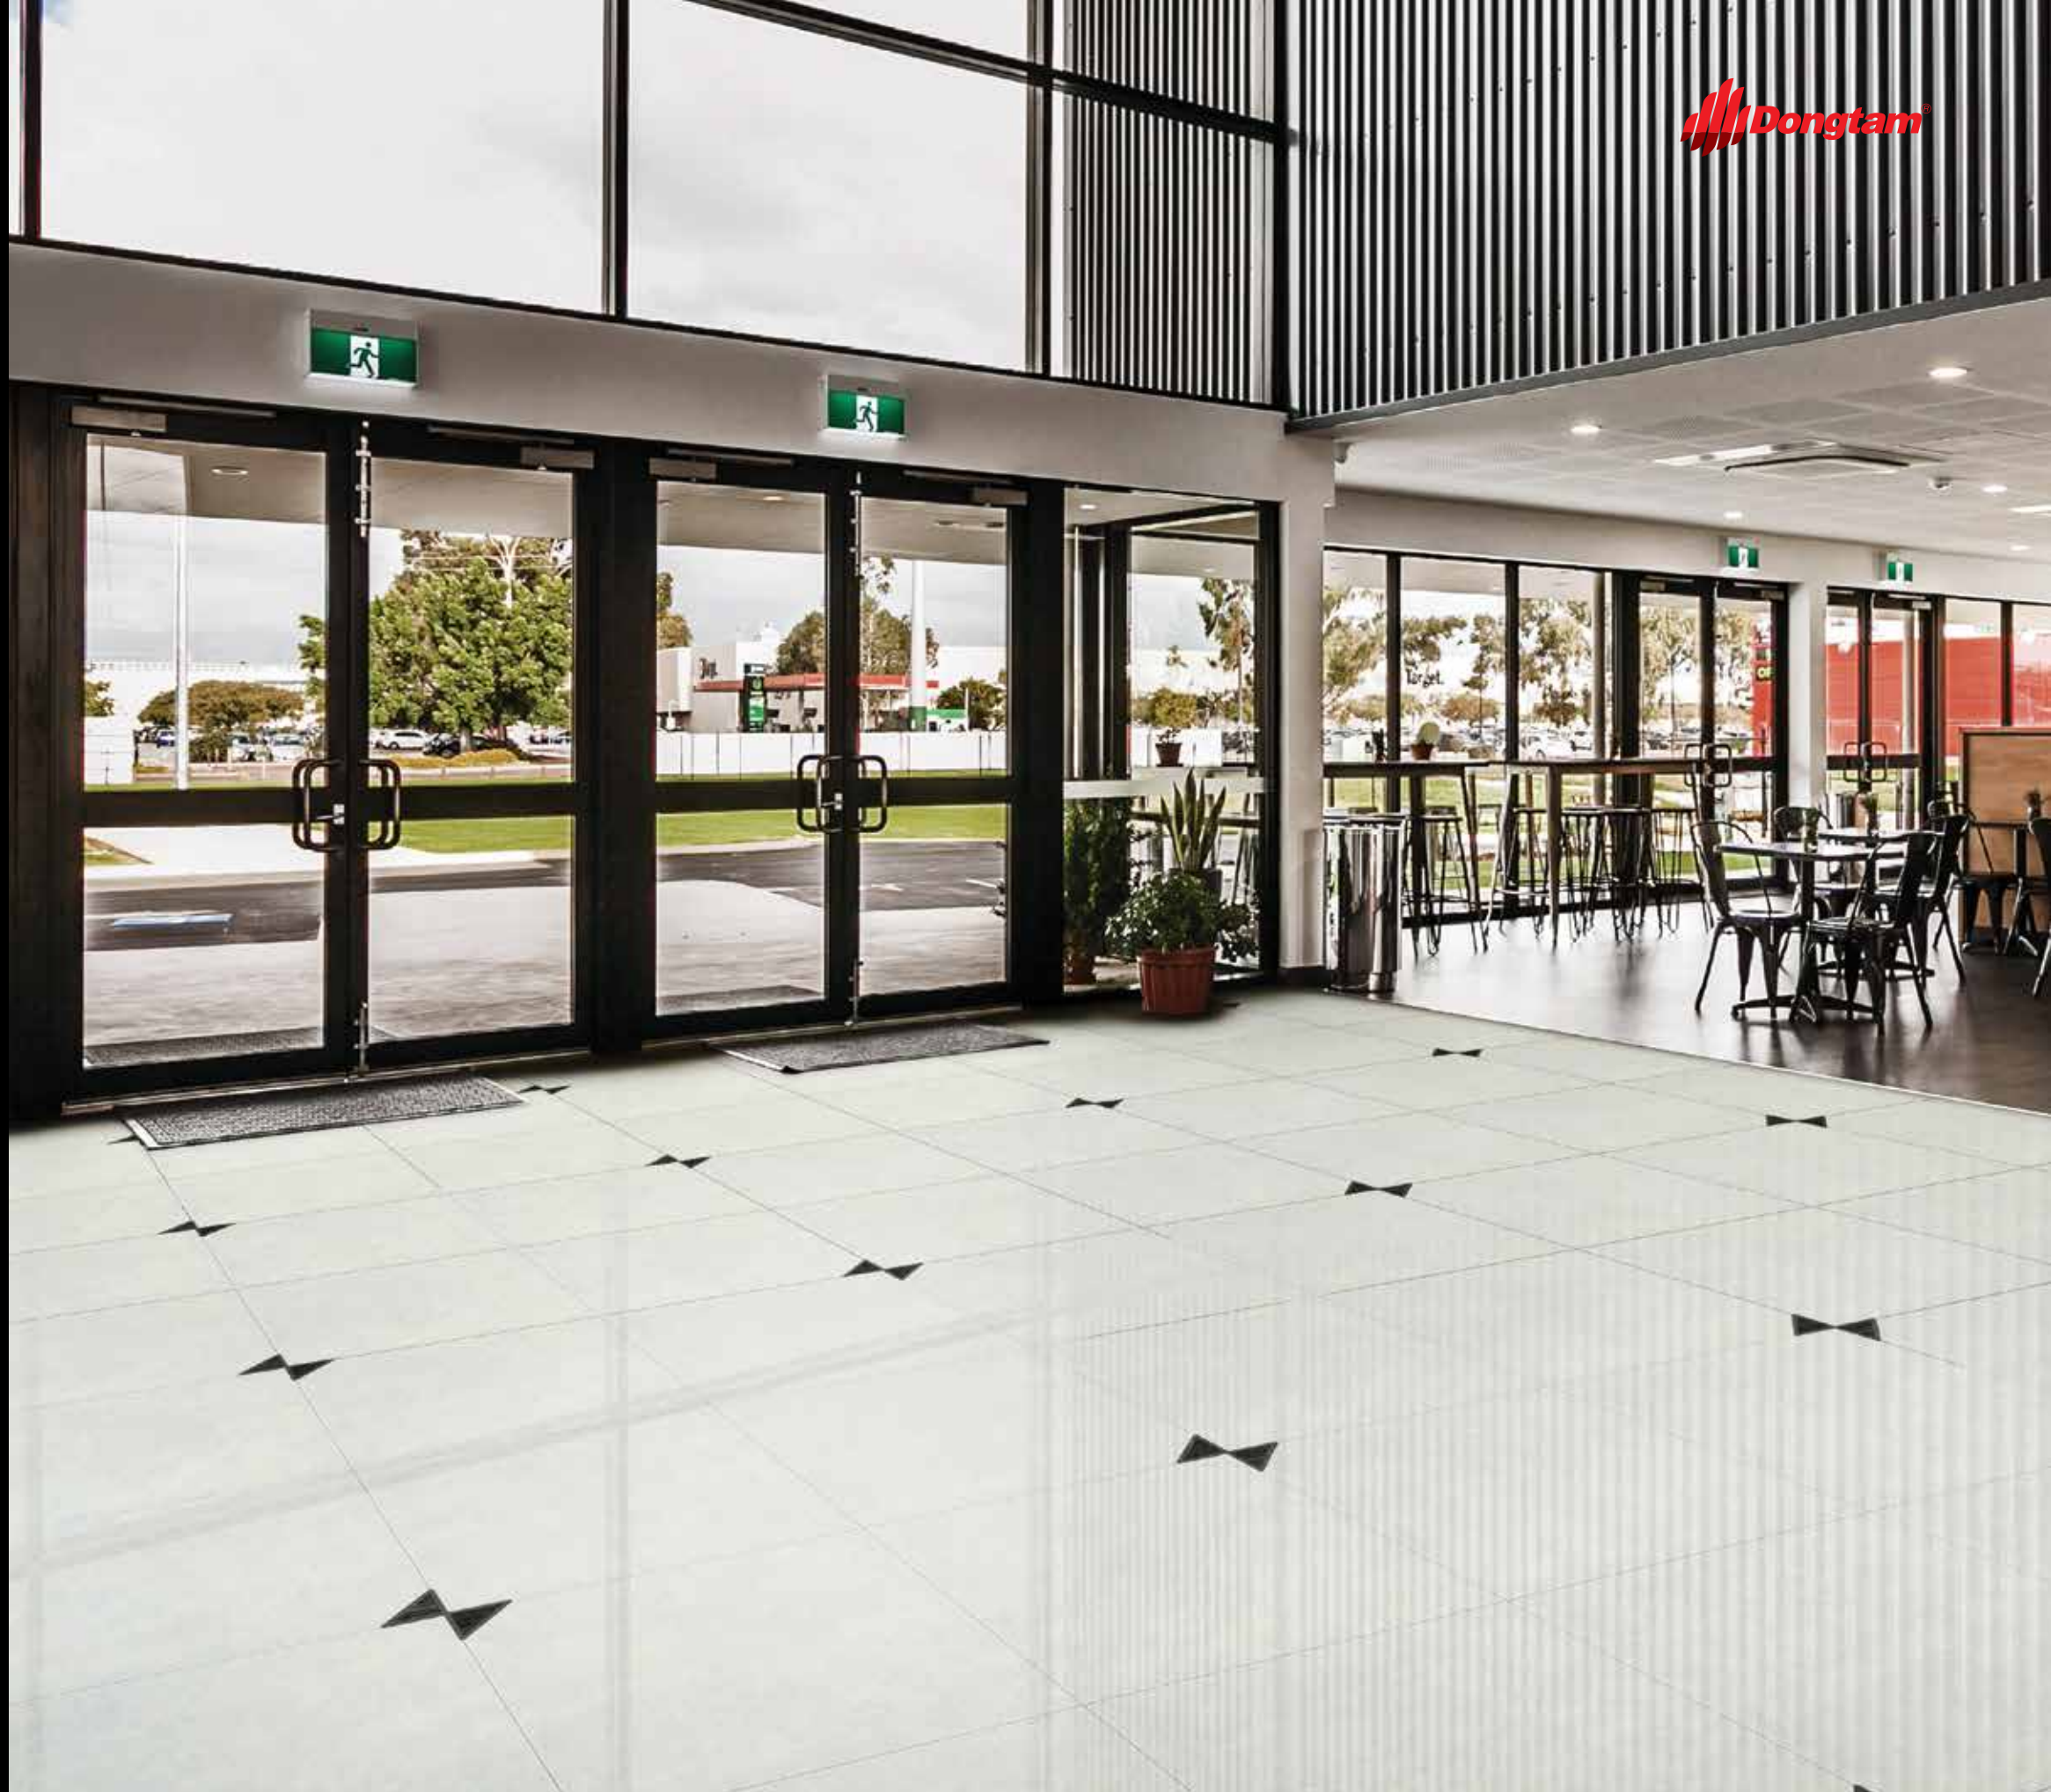

100x100cm - 39.4"x39.4" - QCĐG: 2V/T

Màu sắc của gạch trong catalogue có thể khác so với thực tế do công nghệ in ấn
In printing, colour of the products may differ slightly from actual, pictures are only for reference.